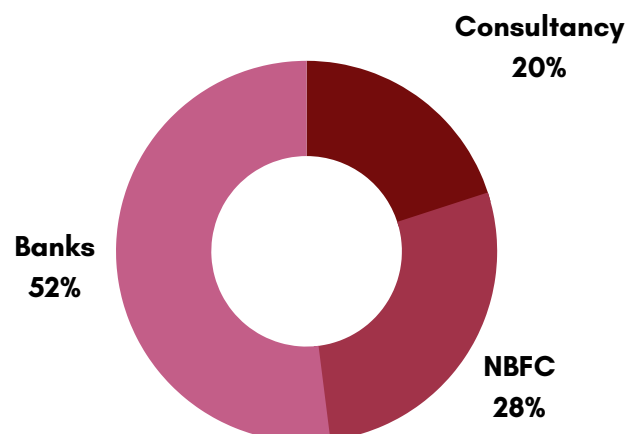

Top 75% Average
Rs. 16.87 LPA

Recruiters
25

**Placements
Since
Inception**

PPO's Offered
35

SECTOR-WISE BIFURCATION

OUR RECRUITERS

PLACEMENT TEAM

Aditi Agrawal
+91 91710 05351